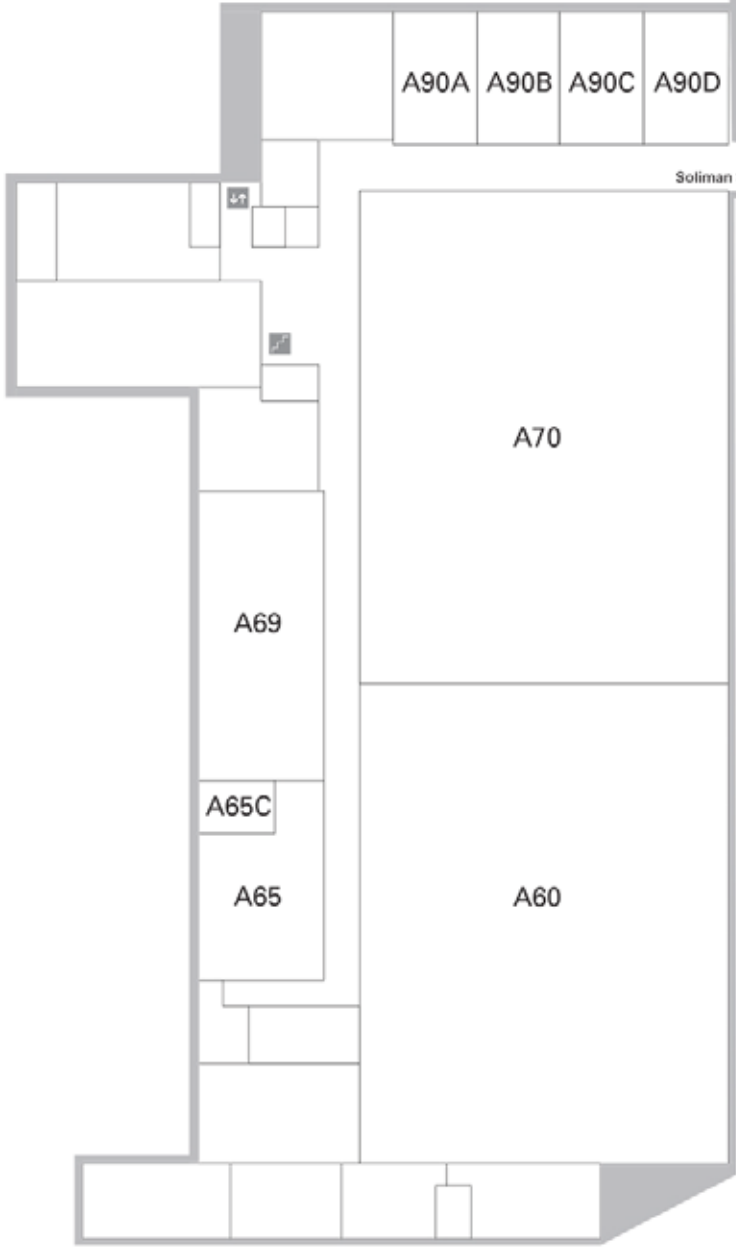

LEVEL G

LEGEND	
A65C	Golf Simulator
A69	Golf Hitting Station
A60	North Gym
A65	Putting Green
A70	South Gym
A90	Squash Courts A-D
B13	Baby-sitting Room / Child Watch
CC	Cardio Canyon
B37	Day Lockers
B45	Fitness Center
F/D	Private Changing Rooms
B51	The Nike Lounge
B05	Locker Rooms (Men's)
B09	Locker Rooms (Women's)
B20	Multipurpose Room 1
B30	Multipurpose Room 2
B07	Sport Shop
B25	Tom W. Davis Special Events Gym
B80	Training Room/Massage Therapy
V	Vending
B40K	Lactation Room