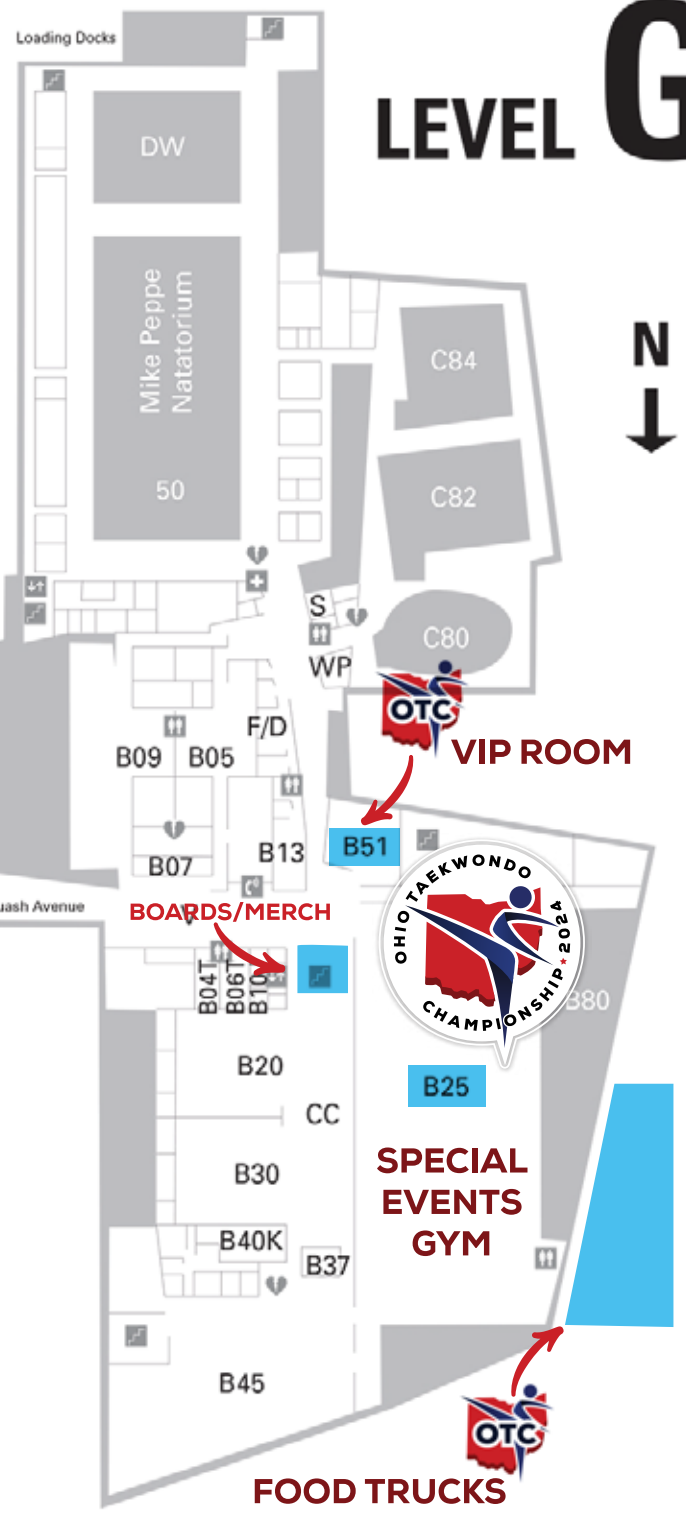

LEVEL G

LEGEND	
A65C	Golf Simulator
A69	Golf Hitting Station
A60	North Gym
A65	Putting Green
A70	South Gym
A90	Squash Courts A-D
B13	Baby-sitting Room / Child Watch
CC	Cardio Canyon
B37	Day Lockers
B45	Fitness Center
F/D	Private Changing Rooms
B51	The Nike Lounge
B05	Locker Rooms (Men's)
B09	Locker Rooms (Women's)
B20	Multipurpose Room 1
B30	Multipurpose Room 2
B07	Sport Shop
B25	Tom W. Davis Special Events Gym
B80	Training Room/Massage Therapy
V	Vending
B40K	Lactation Room